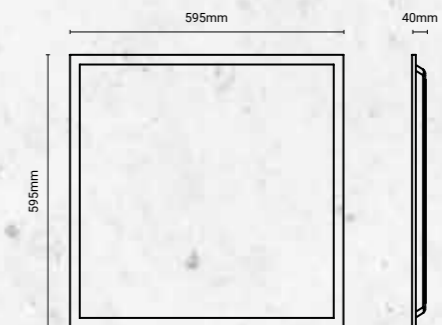

ITEM CODE	WATTAGE	COLOUR TEMP	PF	DIMENSION	CUT OUT	CRI	LUMEN EFFICACY	BEAM ANGLE	MRP ₹	MASTER CARTON

SKY GLOW 2X2 - 36W LED Panel Light - Square

GL91824WW	36W	3000K	>0.9	595X595X40	585 X585	>80	90 lm/W	160°	3325.00	4
GL91824NW	36W	4000K	>0.9	595X595X40	585 X585	>80	90 lm/W	160°	3325.00	4
GL91824CD	36W	6500K	>0.9	595X595X40	585 X585	>80	100 lm/W	160°	3325.00	4

SKY-GLOW
2x2 SLIM LED PANEL LIGHT

- 100
  Lumens
  Per Watt
- PF>0.9
  Power Factor
- Energy saving
- Anti-Glare Diffuser
- UP to 3.5KV
  Surge Protection
- External Driver

Specifications	
Item	: Skyglow Square 2x2 Panel
Model No	: LED BASE LIGHT 36W
Rated Wattage	: 36W
Operating Voltage	: AC 140~270V, 50Hz
PF	: >0.9
CRI	: ≥80
Lumens	: 100lm/w
Operating Temperature	: -10°C to +45°C
Beam Angle	: 160°
Ingress Protection	: IP20

A compact, ultra light, high quality backlit LED panel with CRCA housing, anti-glare diffuser and a separate energy efficient driver, the Sky-Glow produces a large pool of high lumen light that is smooth and even in quality. Easy to install and constructed to last, the Sky-Glow is a solid fixture that can withstand the wear and tear associated with busy commercial areas. Although slim and compact, the G-Sky is robustly built. Available in 36 Watt variants, these panels create an ambience that is soft and delightful to experience.