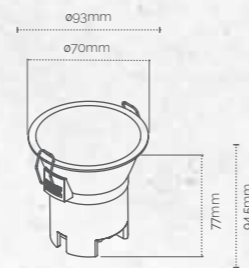

All dimensions & cut outs are in mm

**JEWEL**  
COB DOWNLIGHT

Dimensions

**COMET**  
COB DOWNLIGHT

Dimensions

The Comet is a one-of-its-kind COB downlight with a deep anti-glare diffuser. The inner surface is available in three different colour options, which can reflect different moods. Its die cast aluminium heat sink not only guarantees protection from corrosion, which also improves efficiency of heat dissipation. While the device is ideal for projecting light on specific items like art and display, it can also be used as a decorative light. The Jewel is a COB spot light with a polycarbonate housing. Its specially designed anti-glare reflector and clear diffuser are ideal for accent lighting. Its golden finished reflector coating adds to the overall ambience it creates.