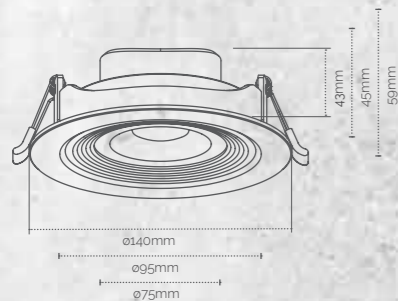

All dimensions & cut outs are in mm

**G-SPIN**  
LED SPOT LIGHT

Dimensions

The G-Spin is a sleek and elegant spot light with swivel mechanism that allows for a wide angle tilt to focus the light beam. With a polycarbonate body, this lightweight spot light can be used as accent lighting to highlight specific areas in any setting. Equipped with a matte, diffused lens, the G-Spin can easily project the light on any object or architectural detail as required. Available in round and square shapes and different watt variants, the G-Spin capably illuminates the darkest corners.