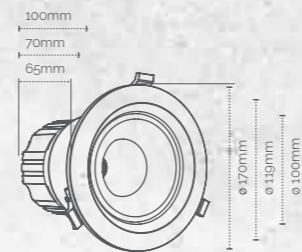

FRISBI
COB DOWNLIGHT

Dimensions

The Krysta is an innovative COB downlight with trimless design that merges effortlessly with the ceiling. It offers a narrow beam angle to create that perfect illumination. The die cast aluminium exterior and polycarbonate diffuser provides glare-free light with necessary heat dissipation. The Frisbi is another COB downlight that is a delight to use. The luminance of Frisbi is ideal for casting focused light on any desired spot. Both the Krysta and Frisbi add to the elegance of any setting.

ITEM CODE	WATTAGE	COLOUR TEMP	PF	DIMENSION	CUT OUT	CRI	LUMEN EFFICACY	BEAM ANGLE	MRP ₹	MASTER CARTON

KRYSTA - 7W, 12W, 20W & 30W LED COB Downlight - Round

GL91907WW	7W	3000K	>0.9	Ø76x50	Ø65	>80	85 lm/w	30°	1250.00	50
GL91908WW	12W	3000K	>0.9	Ø100x68	Ø85	>80	85 lm/w	30°	1875.00	30
GL91910WW	20W	3000K	>0.9	Ø120x83	Ø105	>80	90 lm/w	30°	2500.00	20
GL91912WW	30W	3000K	>0.9	Ø140x95	Ø125	>80	90 lm/w	30°	3125.00	20

FRISBI - 7W LED COB Downlight - Round

GL91915WW	7W	3000K	>0.9	Ø100x65	Ø80	>80	90 lm/W	36°	650.00	20
GL91915NW	7W	4000K	>0.9	Ø100x65	Ø80	>80	90 lm/W	36°	650.00	20
GL91915CD	7W	6000K	>0.9	Ø100x65	Ø80	>80	100 lm/W	36°	650.00	20

FRISBI - 9W LED COB Downlight - Round

GL91916WW	9W	3000K	>0.9	Ø100x65	Ø80	>80	90 lm/W	36°	715.00	20
GL91916NW	9W	4000K	>0.9	Ø100x65	Ø80	>80	90 lm/W	36°	715.00	20
GL91916CD	9W	6000K	>0.9	Ø100x65	Ø80	>80	100 lm/W	36°	715.00	20

FRISBI - 12W LED COB Downlight - Round

GL91917WW	12W	3000K	>0.9	Ø119x70	Ø90	>80	90 lm/W	36°	950.00	20
GL91917CD	12W	6000K	>0.9	Ø119x70	Ø90	>80	100 lm/W	36°	950.00	20

FRISBI - 15W LED COB Downlight - Round

GL91918WW	15W	3000K	>0.9	Ø119x70	Ø90	>80	90 lm/W	36°	1015.00	20
GL91918NW	15W	4000K	>0.9	Ø119x70	Ø90	>80	90 lm/W	36°	1015.00	20
GL91918CD	15W	6000K	>0.9	Ø119x70	Ø90	>80	100 lm/W	36°	1015.00	20

FRISBI - 24W LED COB Downlight - Round

GL91920WW	24W	3000K	>0.9	Ø170x100	Ø130	>80	90 lm/W	36°	1690.00	10
GL91920NW	24W	4000K	>0.9	Ø170x100	Ø130	>80	100 lm/W	36°	1690.00	10