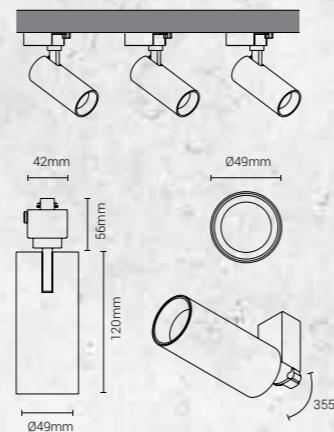

Suitable for 2 Line Track mounting