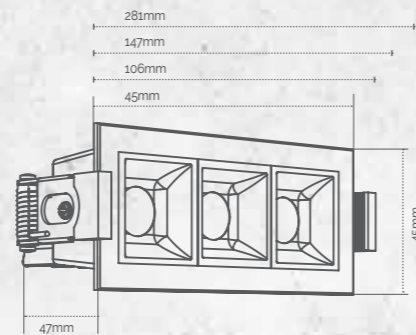

Dimensions

G-BRIX
COB LINEAR LIGHT

A robust design with aluminium die cast housing, the G-Brix is a linear COB LED that can be used to provide high quality illumination. Consisting of single as well as multiple LED units, the G-Brix can be used to control the amount of illumination you need at a particular time. Depending on your lighting needs, you can switch on all or just a few of the units at a time. The G-Brix is fitted with a scientifically designed heat sink for good heat dissipation. The device comes with easy-to-install clips for smoother installation. An all black exterior gives the G-Brix a distinct edge over other spot lights.

ITEM CODE	WATTAGE	COLOUR TEMP	PF	DIMENSION	CUT OUT	CRI	LUMEN EFFICACY	BEAM ANGLE	MRP ₹	MASTER CARTON

G-BRIX - 3W COB Linear Downlight (Black)

GL90880WW	3W	3000K	>0.5	45X45X47	38X38	>80	75 lm/W	30°	1175.00	100
GL90880NW	3W	4000K	>0.5	45X45X47	38X38	>80	75 lm/W	30°	1175.00	100

G-BRIX - 9W COB Linear Downlight (Black)

GL90881WW	9W	3000K	>0.9	106X45X47	100X38	>80	75 lm/W	30°	2605.00	50
GL90881NW	9W	4000K	>0.9	106X45X47	100X38	>80	75 lm/W	30°	2605.00	50

G-BRIX - 15W COB Linear Downlight (Black)

GL90882WW	15W	3000K	>0.9	147X45X47	140X38	>80	75 lm/W	30°	3745.00	50
GL90882NW	15W	4000K	>0.9	147X45X47	140X38	>80	75 lm/W	30°	3745.00	50

G-BRIX - 30W COB Linear Downlight (Black)

GL90885WW	30W	3000K	>0.9	281X45X47	274X38	>80	75 lm/W	30°	7130.00	30
GL90885NW	30W	4000K	>0.9	281X45X47	274X38	>80	75 lm/W	30°	7130.00	30

G-BRIX - 3W COB Linear Downlight (White)

GL90880WHWW	3W	3000K	>0.5	45X45X47	38X38	>80	75 lm/W	30°	1175.00	100
GL90880WHNW	3W	4000K	>0.5	45X45X47	38X38	>80	75 lm/W	30°	1175.00	100

G-BRIX - 9W COB Linear Downlight (White)

GL90881WHWW	9W	3000K	>0.9	106X45X47	100X38	>80	75 lm/W	30°	2605.00	50
GL90881WHNW	9W	4000K	>0.9	106X45X47	100X38	>80	75 lm/W	30°	2605.00	50

G-BRIX - 15W COB Linear Downlight (White)

GL90882WHWW	15W	3000K	>0.9	147X45X47	140X38	>80	75 lm/W	30°	3745.00	50
GL90882WHNW	15W	4000K	>0.9	147X45X47	140X38	>80	75 lm/W	30°	3745.00	50

1. Features:
2. Die-cast metal body in Absolute White and Matt Black finished
   - Light Beauty lens are available for perfect light effect
   - Specially design heat sink