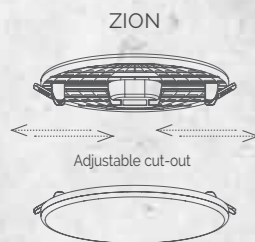

ZION
LED PANEL LIGHT

An ultra-slim, frameless LED panel light, the Zion provides soft yet optimal illumination for that perfect ambient experience. Equipped with an adjustable slot-locking mechanism, the Zion is easy to install even in smaller ceiling cut outs. Available with aesthetically designed polycarbonate housing, anti-glare diffuser and an integrated driver, the Zion adds a sense of luxury and aesthetics along with high-quality light to any space.

ITEM CODE	WATTAGE	COLOUR TEMP	PF	DIMENSION	CUT OUT	CRI	LUMEN EFFICACY	BEAM ANGLE	MRP ₹	MASTER CARTON
ZION- 12W LED Panel Light - Round										
GL91273NW	12W	4000K	>0.9	Ø120X30	Ø75-100	>80	70 lm/W	120°	980.00	40
GL91273CD	12W	6000K	>0.9	Ø120X30	Ø75-100	>80	80 lm/W	120°	980.00	40
ZION- 18W LED Panel Light - Round										
GL91274NW	18W	4000K	>0.9	Ø170X32	Ø75-150	>80	75 lm/W	120°	1435.00	20
GL91274CD	18W	6000K	>0.9	Ø170X32	Ø75-150	>80	85 lm/W	120°	1435.00	20
ZION- 21W LED Panel Light - Round										
GL91275NW	21W	4000K	>0.9	Ø223X32	Ø75-200	>80	80 lm/W	120°	1845.00	20
GL91275CD	21W	6000K	>0.9	Ø223X32	Ø75-200	>80	90 lm/W	120°	1845.00	20
ZION- 12W LED Panel Light - Square										
GL92273NW	12W	4000K	>0.9	120X120X30	75-100	>80	70 lm/W	120°	980.00	40
GL92273CD	12W	6000K	>0.9	120X120X30	75-100	>80	80 lm/W	120°	980.00	40
ZION- 18W LED Panel Light - Square										
GL92274NW	18W	4000K	>0.9	170X170X32	75-150	>80	75 lm/W	120°	1435.00	20
GL92274CD	18W	6000K	>0.9	170X170X32	75-150	>80	85 lm/W	120°	1435.00	20
ZION- 21W LED Panel Light - Square										
GL92275NW	21W	4000K	>0.9	223X223X32	75-200	>80	80 lm/W	120°	1845.00	20
GL92275CD	21W	6000K	>0.9	223X223X32	75-200	>80	90 lm/W	120°	1845.00	20