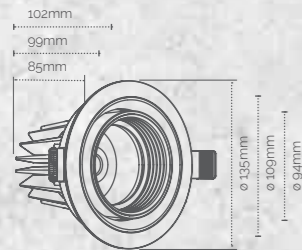

**ZOOM**  
SPOT LIGHT

Dimensions

TILT 30°

**ZOOM+**  
SPOT LIGHT

ROTATION 350°

TILT 90°

If you need to focus light on a particular task or a specific area in the room, the Zoom and Zoom+ LEDs do the job better than any other light. Mounted on a swivel mechanism, these LEDs enjoy perfect maneuverability that allows you to project the light at the perfect angle. Available in aesthetically designed pressure die cast housings along with anti-glare diffusers and separate energy-efficient drivers, the ruggedly built yet stylish Zoom and Zoom+ LEDs can be easily mounted on ceilings in domestic and commercial settings.