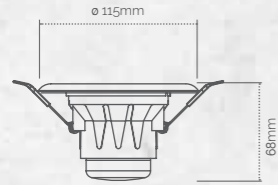

All dimensions & cut outs are in mm

**JEWEL**  
COB DOWNLIGHT

Dimensions

**COMET**  
COB DOWNLIGHT

Dimensions

The Comet is a one-of-its-kind COB downlight with a deep anti-glare diffuser. The inner surface is available in three different colour options, which can reflect different moods. Its die cast aluminium heat sink not only guarantees protection from corrosion, which also improves efficiency of heat dissipation. While the device is ideal for projecting light on specific items like art and display, it can also be used as a decorative light. The Jewel is a COB spot light with a polycarbonate housing. Its specially designed anti-glare reflector and clear diffuser are ideal for accent lighting. Its golden finished reflector coating adds to the overall ambience it creates.