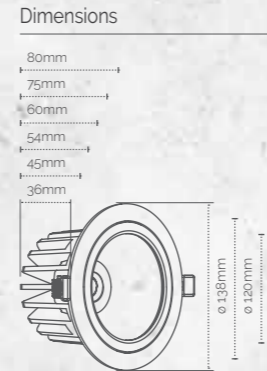

ORBIX
COB DOWNLIGHT

Orbix is the next-gen COB light equipped with an easy-to-use mechanism that allows you to effortlessly focus light on the desired spot. Its solid die cast aluminium exterior with high grade powder coating ensures durability with elegance while the polycarbonate high translucent clear diffuser provides glare-free light. The Orbix also has a specially designed heat sink to ensure proper heat dissipation.

ITEM CODE	WATTAGE	COLOUR TEMP	PF	DIMENSION	CUT OUT	CRI	LUMEN EFFICACY	BEAM ANGLE	MRP ₹	MASTER CARTON

Orbix- 3W & 6W COB Downlight

GL91926WW	3W	3000K	>0.5	ø70x40	ø62	>80	70 lm/W	36°	565.00	60
GL91926NW	3W	4000K	>0.5	ø70x40	ø62	>80	70 lm/W	36°	565.00	60
GL91926CD	3W	6000K	>0.5	ø70x40	ø62	>80	80 lm/W	36°	565.00	60
GL91927WW	6W	3000K	>0.5	ø85x50	ø77	>80	70 lm/W	36°	810.00	60
GL91927NW	6W	4000K	>0.5	ø85x50	ø77	>80	70 lm/W	36°	810.00	60
GL91927CD	6W	6000K	>0.5	ø85x50	ø77	>80	80 lm/W	36°	810.00	60

Orbix- 9W & 12W COB Downlight

GL91928WW	9W	3000K	>0.95	ø100x60	ø85	>80	70 lm/W	36°	1080.00	30
GL91928NW	9W	4000K	>0.95	ø100x60	ø85	>80	70 lm/W	36°	1080.00	30
GL91928CD	9W	6000K	>0.95	ø100x60	ø85	>80	80 lm/W	36°	1080.00	30
GL91929WW	12W	3000K	>0.95	ø100x60	ø85	>80	70 lm/W	36°	1215.00	30
GL91929NW	12W	4000K	>0.95	ø100x60	ø85	>80	70 lm/W	36°	1215.00	30
GL91929CD	12W	6000K	>0.95	ø100x60	ø85	>80	80 lm/W	36°	1215.00	30

Orbix- 18W & 25W COB Downlight