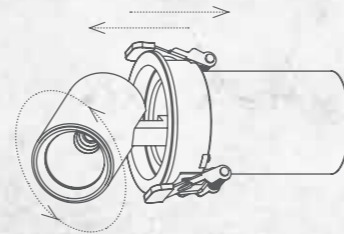

XTENSIA
COB DOWNLIGHT

OZEAN
COB DOWNLIGHT

Dimensions