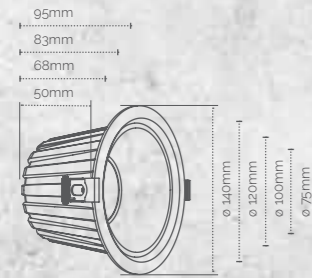

KRYSTA
COB DOWNLIGHT

Dimensions